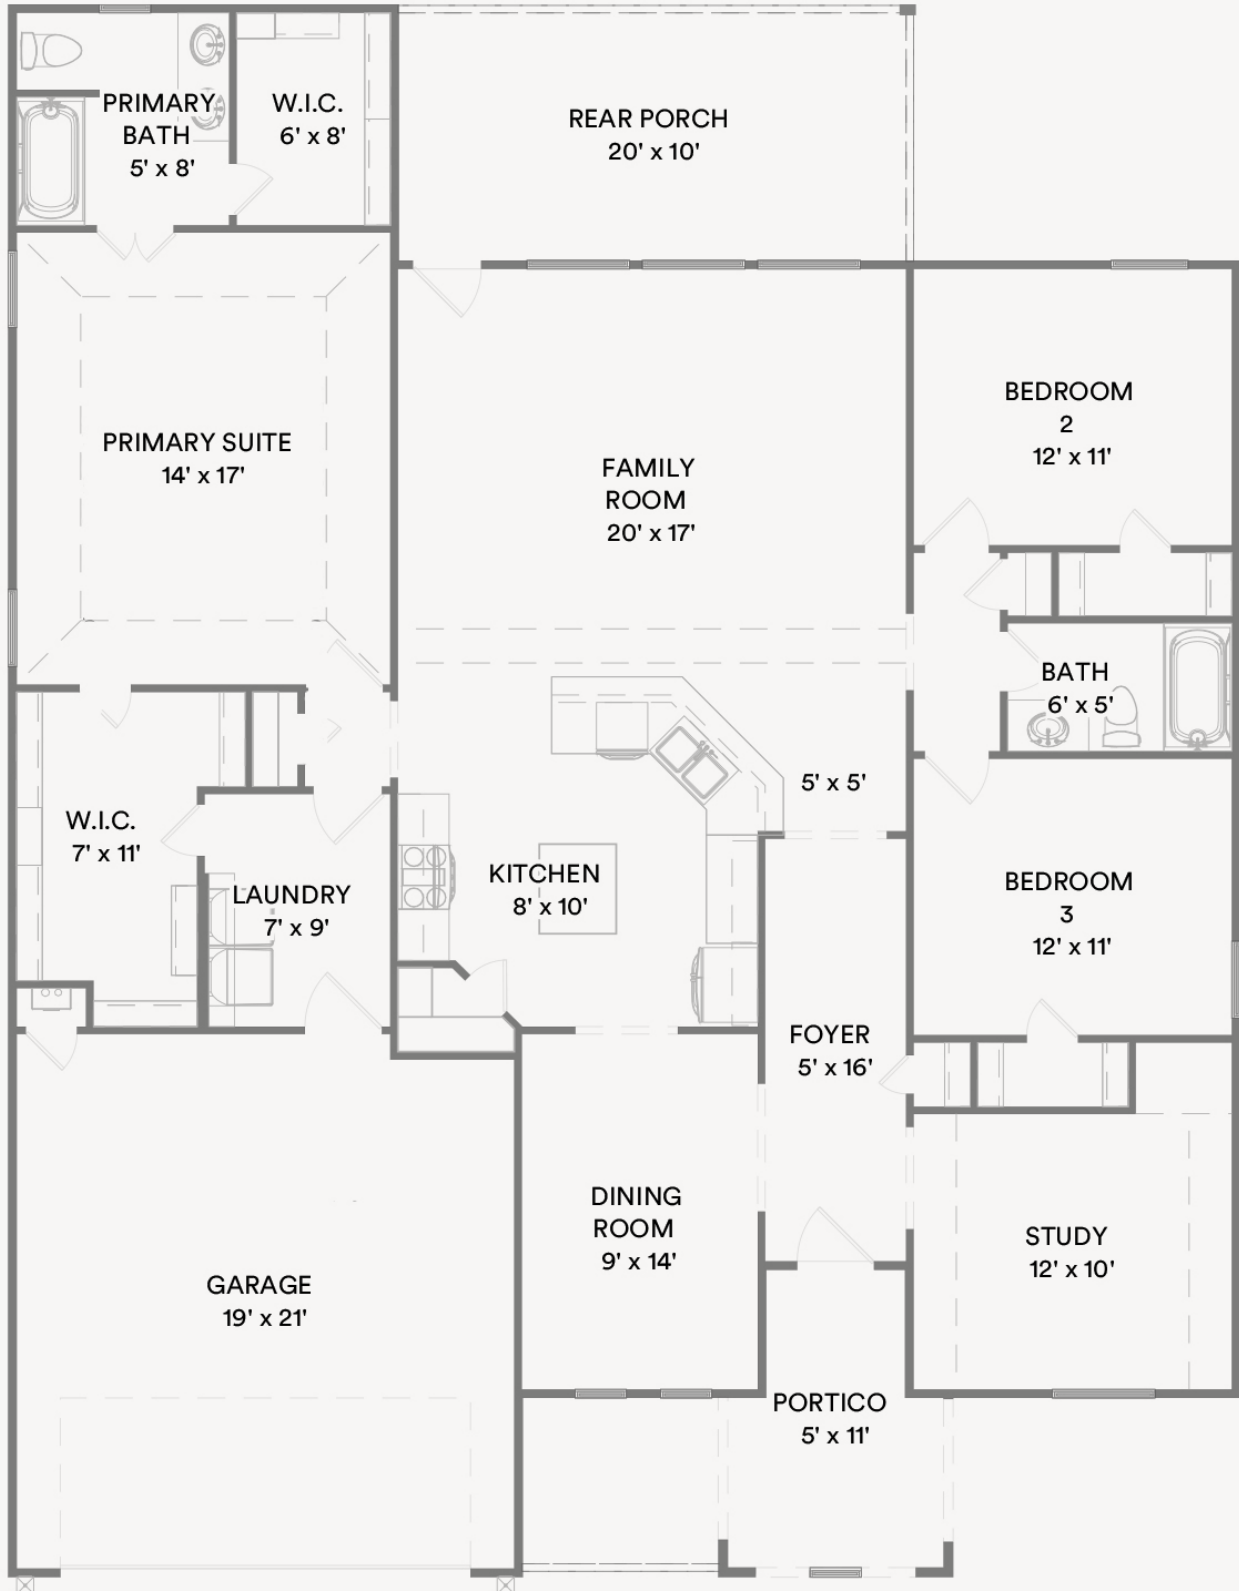

The Madison

Floor Plan Specifications

Square Footage
2,032 sq.ft.

Bedrooms
3-4

Bathrooms
2

Additional upgrades are available.
Sizes and dimensions on floor plans are approximate.
Visit CapitalHomes.com to configure your dream home.