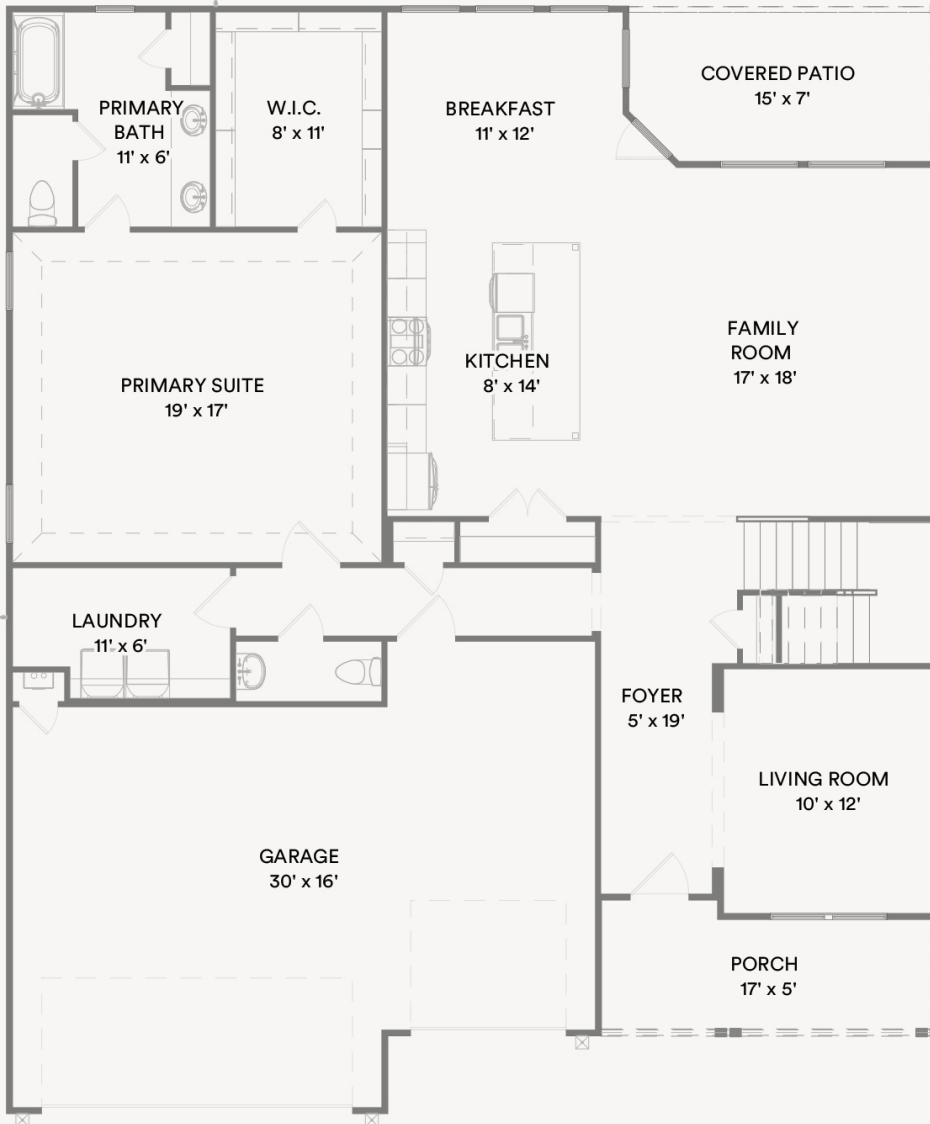

The Olympia

Floor Plan Specifications

Square Footage
2,868 sq.ft.

Bedrooms
3-5

Bathrooms
2.5

First Floor

Second Floor (smaller scale)

Additional upgrades are available. Sizes/dimensions are approximate. Renderings are for illustrative purposes only and are subject to change. Visit capitalhomes.com to configure your dream home.