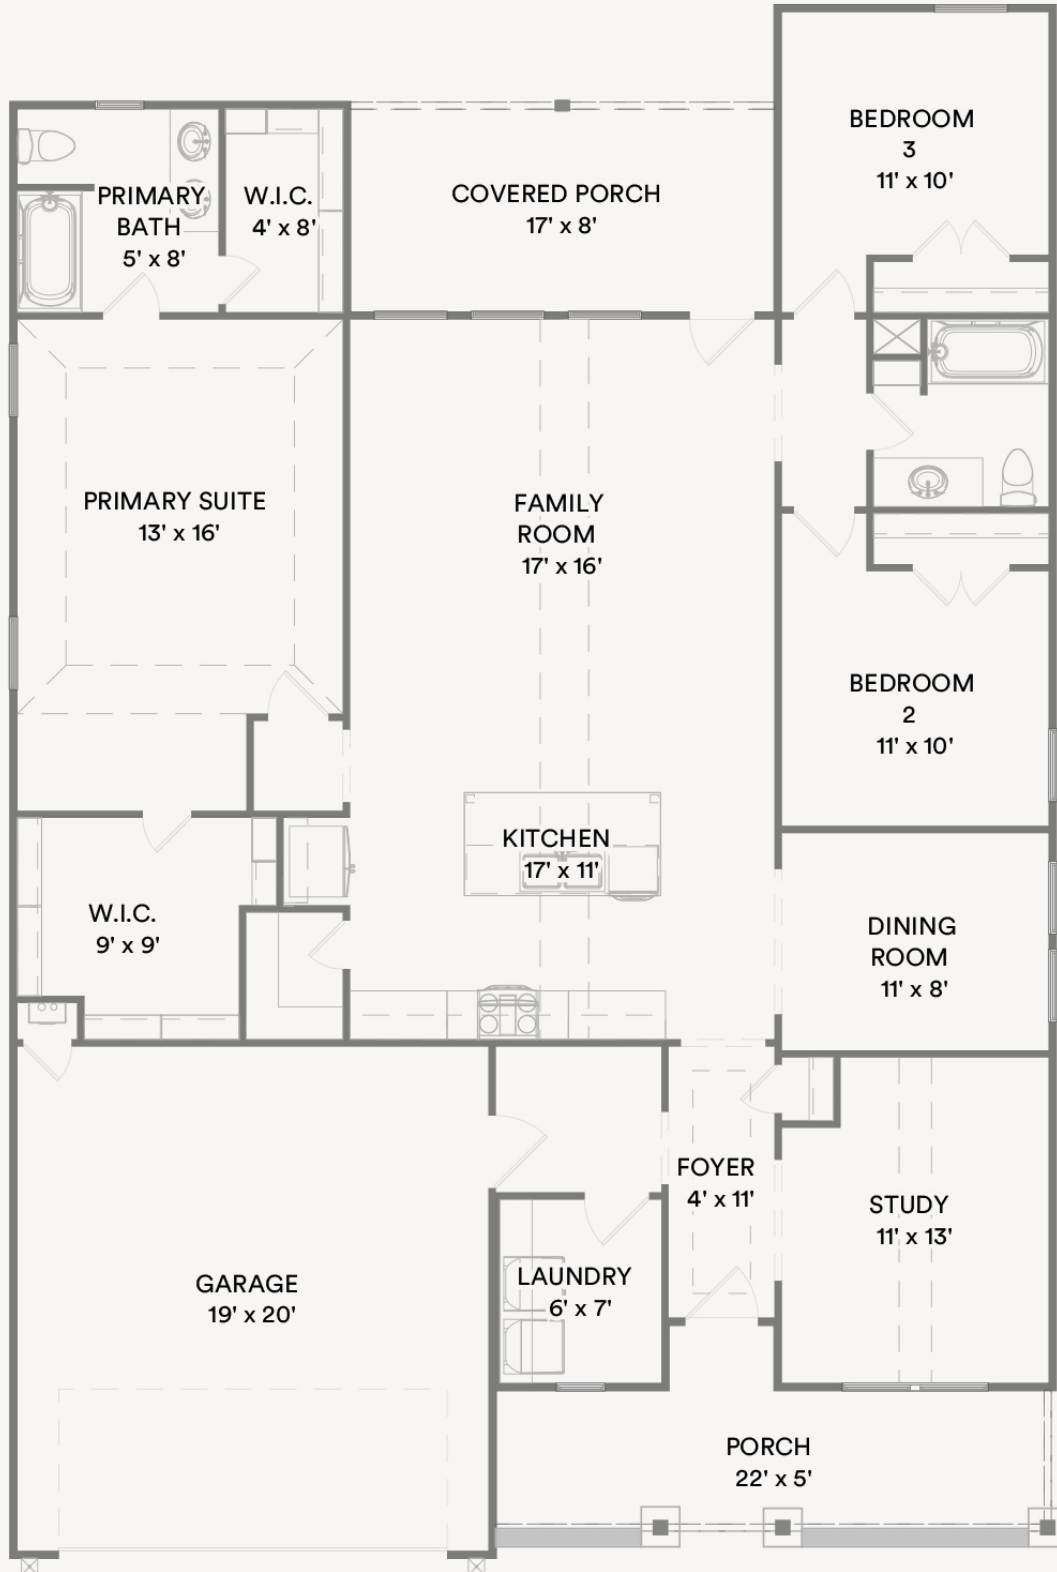

The Tacoma

Floor Plan Specifications

Square Footage
1,961 sq.ft.

Bedrooms
3-4

Bathrooms
2-2.5

Additional upgrades are available. Sizes/dimensions are approximate. Renderings are for illustrative purposes only and are subject to change. Visit capitalhomes.com to configure your dream home.